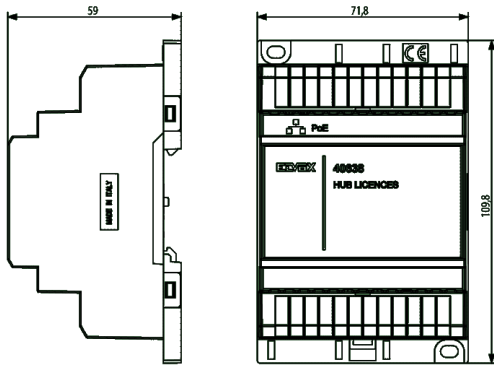

Sheets, Manuals

[FI - Instructions sheet \(987 kb\)](#)

Certifications

92. RoHS UAE

99. WEEE Directive ([download](#))

Drawings

SPACE VIEW

[download.png](#) - [download.dxf](#)

Installation technique: Other
Material: Plastic

Packaging

Code 8013406294623
Quantity 1 NR
Dim. 11x10x6.8 [cm]
Weight 155.91 [g]

Share

Legal

Vimar reserves the right to change at any time and without notice the characteristics of the products reported.
Installation should be carried out by qualified staff in compliance with the current regulations regarding the installation of electrical equipment in the country where the products are installed.
For the terms of use of the information on the product info sheet see [conditions of use](#).