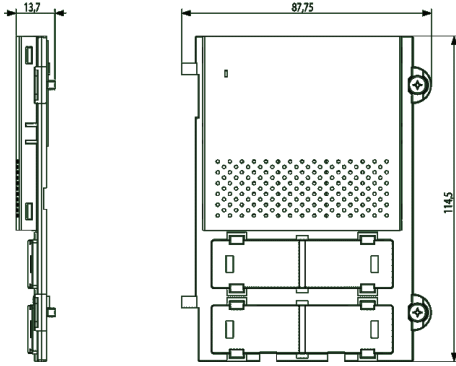

Vimar - 41100.01 - Pixel std audio front module grey

| | |
|-------------------------------|---|
| Code | 41100.01 |
| Family | ELVOX Door entry / Universal components / Pixel |
| Description | Pixel std audio front module grey |
| Long Description | Standard audio front module for Due Fili Plus audio electronic unit 41000, grey |
| Product Status | 3 - Active |
| Minimum order quantity | 1 NR |

Sheets, Manuals

[MI - Installer guide \(1879 kb\)](#)

Drawings

SPACE VIEW

[download.png](#) - [download.dxf](#)

BACKSIDE VIEW

[download.png](#) - [download.dxf](#)

3D VIEW

Technical data

Class group: Communication technique
Class: Mounting frame for house station
Colour: Grey

Packaging

Code 8013406271334
Quantity 1 NR
Dim. 12x9.1x1.9 [cm]
Weight 51.8 [g]

Code 8013406274380
Quantity 5 NR
Dim. 13.3x10.2x10 [cm]
Weight 308.2 [g]