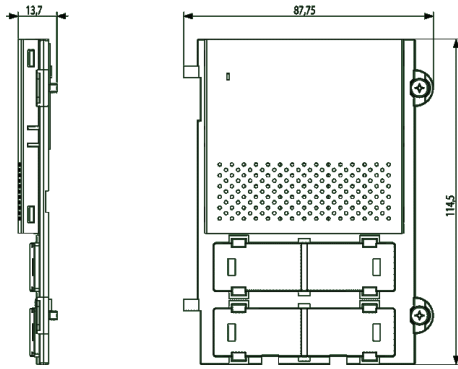

Vimar - 41100.02 - Pixel std audio front module slate grey

Code	41100.02
Family	ELVOX Door entry / Universal components / Pixel
Description	Pixel std audio front module slate grey
Long Description	Standard audio front cover for Due Fili Plus audio electronic unit 41000, metal slate
Product Status	3 - Active
Minimum order quantity	1 NR

Sheets, Manuals

[MI - Installer guide \(1879 kb\)](#)

Drawings

SPACE VIEW

[download.png](#) - [download.dxf](#)

BACKSIDE VIEW

[download.png](#) - [download.dxf](#)

3D VIEW

Technical data

Class group: Communication technique
Class: Mounting frame for house station
Colour: Grey

Packaging

Code 8013406271341
Quantity 1 NR
Dim. 12x9.1x1.9 [cm]
Weight 52.2 [g]

Code 8013406274397
Quantity 5 NR
Dim. 13.3x10.2x10 [cm]
Weight 310.6 [g]