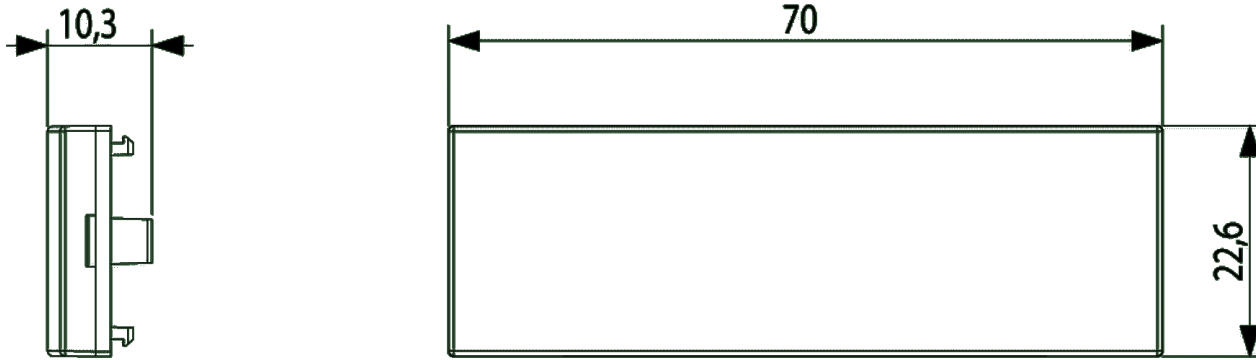

Sheets, Manuals

[MI - Installer guide \(1879 kb\)](#)

[SC - Data sheet \(1990 kb\)](#)

Certifications

99. WEEE Directive ([download](#))

Drawings

SPACE VIEW

[download.png](#) - [download.dxf](#)

Technical data

Class group: Communication technique
Class: Mounting frame for house station
Colour: White

Packaging

8 013406 271464

Code 8013406271464
Quantity 1 NR
Dim. 7x2.3x1.3 [cm]
Weight 8.1 [g]

8 013406 271471

Code 8013406271471
Quantity 15 NR
Dim. 12.8x8.5x4.5 [cm]
Weight 143.2 [g]

8 013406 271945

Code 8013406271945
Quantity 180 NR
Dim. 28x26.5x11.5 [cm]
Weight 1,914 [g]

Share

Legal

Vimar reserves the right to change at any time and without notice the characteristics of the products reported.
Installation should be carried out by qualified staff in compliance with the current regulations regarding the installation of electrical equipment in the country where the products are installed.
For the terms of use of the information on the product info sheet see [conditions of use](#).