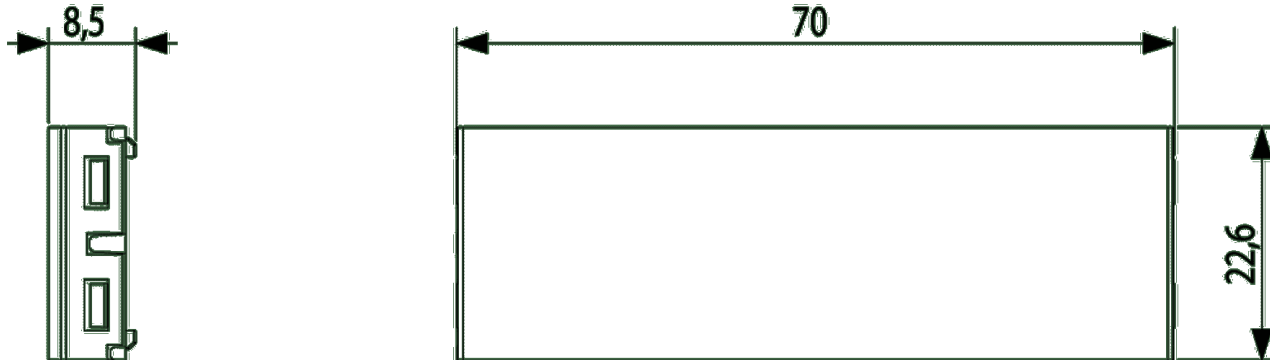

Vimar - 41113.01 - Pixel single blank module grey

Code	41113.01
Family	ELVOX Door entry / Universal components / Pixel
Description	Pixel single blank module grey
Long Description	Single blank module, grey
Product Status	3 - Active
Minimum order quantity	1 NR

Sheets, Manuals

[MI - Installer guide \(1879 kb\)](#)

Drawings

SPACE VIEW

[download.png](#) - [download.dxf](#)

BACKSIDE VIEW

[download.png](#) - [download.dxf](#)

3D VIEW

Technical data

Class group: Communication technique
Class: Mounting frame for house station
Colour: Grey

Packaging

8 013406 271501

Code 8013406271501
Quantity 1 NR
Dim. 7x2.3x0.8 [cm]
Weight 7.8 [g]

8 013406 271518

Code 8013406271518
Quantity 15 NR
Dim. 12.8x8.5x4.5 [cm]
Weight 137.8 [g]

8 013406 271983

Code 8013406271983
Quantity 180 NR
Dim. 28x26.5x11.5 [cm]
Weight 1,834 [g]

Share

Legal

Vimar reserves the right to change at any time and without notice the characteristics of the products reported. Installation should be carried out by qualified staff in compliance with the current regulations regarding the installation of electrical equipment in the country where the products are installed. For the terms of use of the information on the product info sheet see [conditions of use](#).