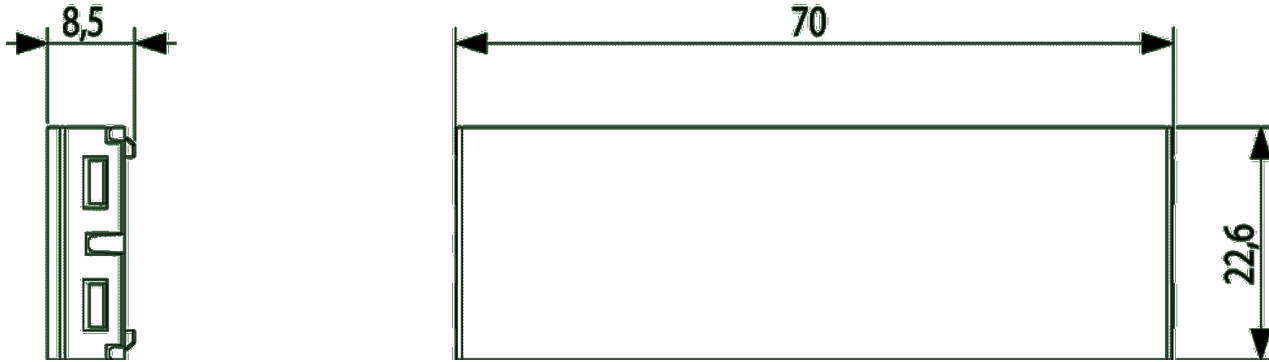

Vimar - 41113.03 - Pixel single blank module white

Code	41113.03
Family	ELVOX Door entry / Universal components / Pixel
Description	Pixel single blank module white
Long Description	Single blank module, white
Product Status	3 - Active
Minimum order quantity	1 NR

Sheets, Manuals

[MI - Installer guide \(1879 kb\)](#)

Drawings

SPACE VIEW

[download.png](#) - [download.dxf](#)

BACKSIDE VIEW

[download.png](#) - [download.dxf](#)

3D VIEW

Technical data

Class group: Communication technique
Class: Mounting frame for house station
Colour: White

Packaging

8 013406 271549

Code 8013406271549
Quantity 1 NR
Dim. 7x2.3x0.8 [cm]
Weight 8 [g]

8 013406 271556

Code 8013406271556
Quantity 15 NR
Dim. 12.8x8.5x4.5 [cm]
Weight 142.4 [g]

8 013406 272003

Code 8013406272003
Quantity 180 NR
Dim. 28x26.5x11.5 [cm]
Weight 1,889.4 [g]

Share

Legal

Vimar reserves the right to change at any time and without notice the characteristics of the products reported. Installation should be carried out by qualified staff in compliance with the current regulations regarding the installation of electrical equipment in the country where the products are installed. For the terms of use of the information on the product info sheet see [conditions of use](#).