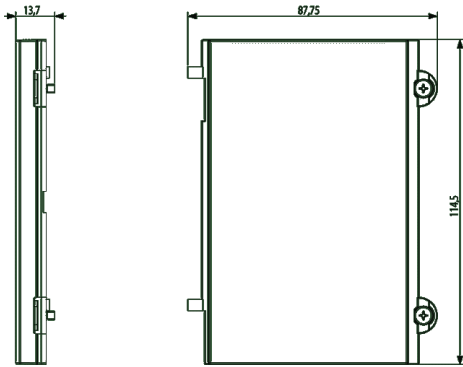

Drawings

SPACE VIEW

[download.png](#) - [download.dxf](#)