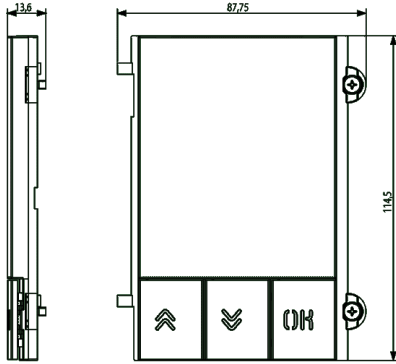

Vimar - 41118.01 - Pixel display front module grey

Code	41118.01
Family	ELVOX Door entry / Universal components / Pixel
Description	Pixel display front module grey
Long Description	Display front module for Due Fili Plus electronic unit 41018, grey
Product Status	3 - Active
Minimum order quantity	1 NR

Sheets, Manuals

[MI - Installer guide \(1879 kb\)](#)

Drawings

SPACE VIEW

[download.png](#) - [download.dxf](#)

BACKSIDE VIEW

[download.png](#) - [download.dxf](#)

3D VIEW

Technical data

Class group: Communication technique
Class: Mounting frame for house station
Colour: Grey

Packaging

8 013406 271648

8 013406 271655

Code 8013406271648
Quantity 1 NR
Dim. 12x9.1x1.9 [cm]
Weight 56.2 [g]

Code 8013406271655
Quantity 5 NR
Dim. 13.3x10.2x10 [cm]
Weight 329.4 [g]

Share

Legal

Vimar reserves the right to change at any time and without notice the characteristics of the products reported. Installation should be carried out by qualified staff in compliance with the current regulations regarding the installation of electrical equipment in the country where the products are installed. For the terms of use of the information on the product info sheet see [conditions of use](#).