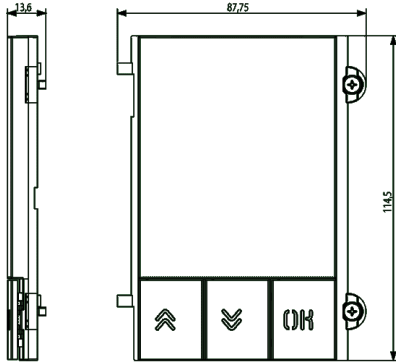

Vimar - 41118.02 - Pixel display front module slate grey

Code	41118.02
Family	ELVOX Door entry / Universal components / Pixel
Description	Pixel display front module slate grey
Long Description	Display front module for Due Fili Plus electronic unit 41018, slate grey
Product Status	3 - Active
Minimum order quantity	1 NR

Sheets, Manuals

[MI - Installer guide \(1879 kb\)](#)

Drawings

SPACE VIEW

[download.png](#) - [download.dxf](#)

BACKSIDE VIEW

[download.png](#) - [download.dxf](#)

Video

- [Pixel video door entry panel](#)
- [Retrofit with existing back boxes](#)
- [After Installation](#)
- [Interacting with the TAB Free](#)

Technical data

- Class group:** Communication technique
- Class:** Mounting frame for house station
- Colour:** Grey

Packaging

8 013406 271662

8 013406 271679

Code 8013406271662
Quantity 1 NR
Dim. 12x9.1x1.9 [cm]
Weight 56.1 [g]

Code 8013406271679
Quantity 5 NR
Dim. 13.3x10.2x10 [cm]
Weight 330.6 [g]

Share

Legal

Vimar reserves the right to change at any time and without notice the characteristics of the products reported. Installation should be carried out by qualified staff in compliance with the current regulations regarding the installation of electrical equipment in the country where the products are installed. For the terms of use of the information on the product info sheet see [conditions of use](#).