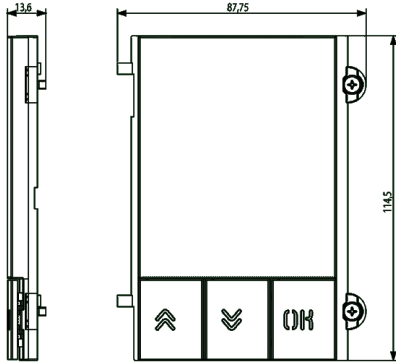

Vimar - 41118.03 - Pixel display front module white

Code	41118.03
Family	ELVOX Door entry / Universal components / Pixel
Description	Pixel display front module white
Long Description	Display front module for Due Fili Plus electronic unit 41018, white
Product Status	3 - Active
Minimum order quantity	1 NR

Sheets, Manuals

[MI - Installer guide \(1879 kb\)](#)

Drawings

SPACE VIEW

[download.png](#) - [download.dxf](#)

BACKSIDE VIEW

[download.png](#) - [download.dxf](#)

Video

- [Pixel video door entry panel](#)
- [Retrofit with existing back boxes](#)
- [After Installation](#)
- [Interacting with the TAB Free](#)
- [Installation and configuration](#)

Technical data

- Class group:** Communication technique
- Class:** Mounting frame for house station
- Colour:** White

Packaging

8 013406 271686

8 013406 271693

Code 8013406271686
Quantity 1 NR
Dim. 12x9.1x1.9 [cm]
Weight 56.1 [g]

Code 8013406271693
Quantity 5 NR
Dim. 13.3x10.2x10 [cm]
Weight 331.1 [g]

Share

Legal

Vimar reserves the right to change at any time and without notice the characteristics of the products reported. Installation should be carried out by qualified staff in compliance with the current regulations regarding the installation of electrical equipment in the country where the products are installed. For the terms of use of the information on the product info sheet see [conditions of use](#).