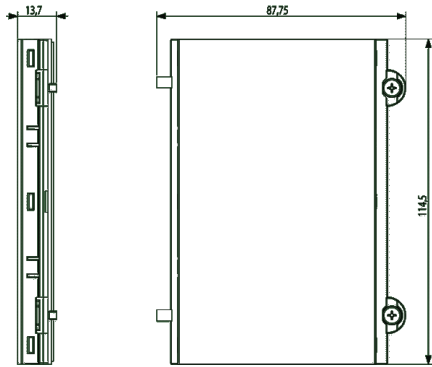

Vimar - 41121.02 - Pixel blank front module slate grey

Code	41121.02
Family	ELVOX Door entry / Universal components / Pixel
Description	Pixel blank front module slate grey
Long Description	Blank front module, slate grey
Product Status	3 - Active
Minimum order quantity	1 NR

Sheets, Manuals

[MI - Installer guide \(1879 kb\)](#)

Drawings

SPACE VIEW

[download.png](#) - [download.dxf](#)

BACKSIDE VIEW

[download.png](#) - [download.dxf](#)

3D VIEW

Technical data

Class group: Communication technique
Class: Mounting frame for house station
Colour: Grey

Packaging

8 013406 271747

8 013406 271754

Code 8013406271747
Quantity 1 NR
Dim. 12x9.1x1.9 [cm]
Weight 64 [g]

Code 8013406271754
Quantity 5 NR
Dim. 13.3x10.2x10 [cm]
Weight 368.8 [g]

Share

Legal

Vimar reserves the right to change at any time and without notice the characteristics of the products reported. Installation should be carried out by qualified staff in compliance with the current regulations regarding the installation of electrical equipment in the country where the products are installed. For the terms of use of the information on the product info sheet see [conditions of use](#).