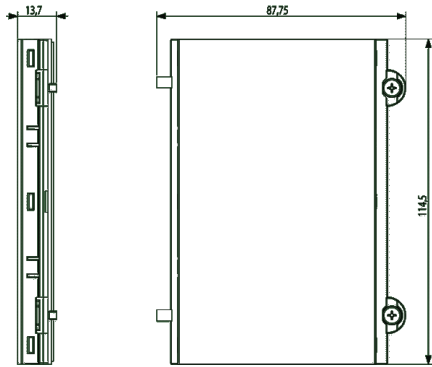

Vimar - 41121.03 - Pixel blank front module white

Code	41121.03
Family	ELVOX Door entry / Universal components / Pixel
Description	Pixel blank front module white
Long Description	Blank front module, white
Product Status	3 - Active
Minimum order quantity	1 NR

Sheets, Manuals

[MI - Installer guide \(1879 kb\)](#)

Drawings

SPACE VIEW

[download.png](#) - [download.dxf](#)

BACKSIDE VIEW

[download.png](#) - [download.dxf](#)

3D VIEW

Technical data

Class group: Communication technique
Class: Mounting frame for house station
Colour: White

Packaging

Code 8013406271761
Quantity 1 NR
Dim. 12x9.1x1.9 [cm]
Weight 63.4 [g]

Code 8013406271778
Quantity 5 NR
Dim. 13.3x10.2x10 [cm]
Weight 365.8 [g]