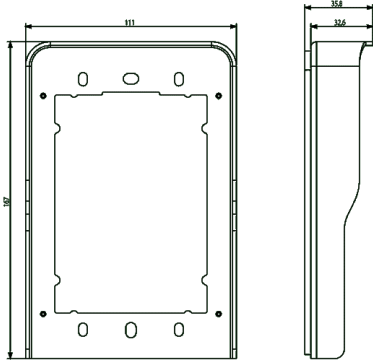

Vimar - 41141.01 - Pixel rainproof cover 1M grey

Code	41141.01
Family	ELVOX Door entry / Universal components / Pixel
Description	Pixel rainproof cover 1M grey
Long Description	Rainproof cover for 1 module, grey. Dimensions 110x167x35.8 mm
Product Status	3 - Active
Minimum order quantity	1 NR

Sheets, Manuals

[MI - Installer guide \(1879 kb\)](#)

Drawings

SPACE VIEW

[download.png](#) - [download.dxf](#)

BACKSIDE VIEW

[download.png](#) - [download.dxf](#)

3D VIEW

[download.png](#) - [download.dxf](#)

Video

- [Pixel video door entry panel](#)
- [Retrofit with existing back boxes](#)
- [After Installation](#)
- [Interacting with the TAB Free](#)
- [Installation and configuration](#)

Technical data

Class group: Communication technique
Class: Mounting frame for house station
Colour: Grey

Packaging

8 813406 272607

Code 8013406272607
Quantity 1 NR
Dim. 18x12x5.5 [cm]
Weight 177 [g]

Share

Legal