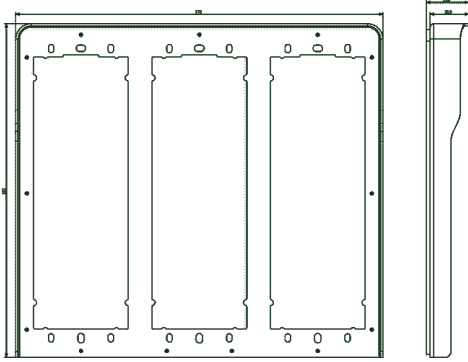

Vimar - 41147.03 - Pixel rainproof cover 6M(3x2) white

Code	41147.03
Family	ELVOX Door entry / Universal components / Pixel
Description	Pixel rainproof cover 6M(3x2) white
Long Description	Rainproof cover for 6 (3x2) modules, white. Dimensions 310x281.7x35.8 mm
Product Status	3 - Active
Minimum order quantity	1 NR

Sheets, Manuals

[MI - Installer guide \(1879 kb\)](#)

Drawings

SPACE VIEW

[download.png](#) - [download.dxf](#)

BACKSIDE VIEW

[download.png](#) - [download.dxf](#)

3D VIEW

Technical data

Class group: Communication technique
Class: Mounting frame for house station
Colour: White

Packaging

8 013406 272836

Code 8013406272836
Quantity 1 NR
Dim. 32.7x30.5x5.5 [cm]
Weight 568.1 [g]