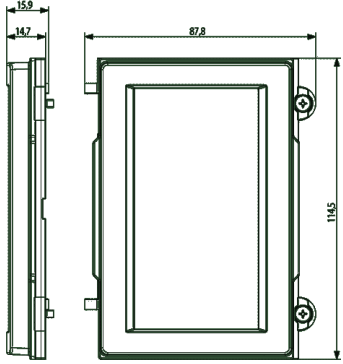

Vimar - 41215 - Heavy name-plate front mod.IK10 IP54

Code	41215
Family	ELVOX Door entry / Universal components / Pixel Heavy
Description	Heavy name-plate front mod.IK10 IP54
Long Description	Name card/house number front module, Pixel Heavy, for 41015 electronic unit, sable grey. IP54 and IK10 protection rating against knocks and atmospheric agents
Product Status	3 - Active
Minimum order quantity	1 NR

Sheets, Manuals

[MI - Installer guide \(5769 kb\)](#)

[SC - Data sheet \(1990 kb\)](#)

Drawings

SPACE VIEW

[download.png](#) - [download.dxf](#)

BACKSIDE VIEW

[download.png](#) - [download.dxf](#)

3D VIEW

[download.png](#) - [download.dxf](#)

Technical data

Class group: Communication technique

Class: Mounting frame for house station

Colour: Grey

Packaging

8 013406 277350

8 013406 277367

Code 8013406277350

Quantity 1 NR

Dim. 12x9.1x1.9 [cm]

Weight 187 [g]

Code 8013406277367

Quantity 5 NR

Dim. 13.3x10.2x10 [cm]