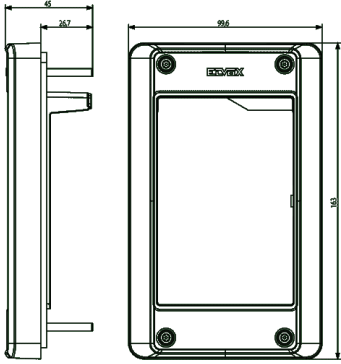

Vimar - 41231 - Heavy frame+plate 1M

Code	41231
Family	ELVOX Door entry / Universal components / Pixel Heavy
Description	Heavy frame+plate 1M
Long Description	Mounting frame with cover plate, Pixel Heavy, 1 module, sable grey
Product Status	3 - Active
Minimum order quantity	1 NR

Sheets, Manuals

[MI - Installer guide \(5769 kb\)](#)

Drawings

SPACE VIEW

[download.png](#) - [download.dxf](#)

BACKSIDE VIEW

[download.png](#) - [download.dxf](#)

3D VIEW

[download.png](#) - [download.dxf](#)

Technical data

Class group: Communication technique

Class: Mounting frame for house station

Colour: Grey

Packaging

8 013406 277138

Code 8013406277138

Quantity 1 NR

Dim. 18x12x5.5 [cm]

Weight 417.2 [g]

Share

Legal

Vimar reserves the right to change at any time and without notice the characteristics of the products reported. Installation should be carried out by qualified staff in compliance with the current regulations regarding the installation of electrical equipment in the country where the products are installed. For the terms of use of the information on the product info sheet see [conditions of use](#).