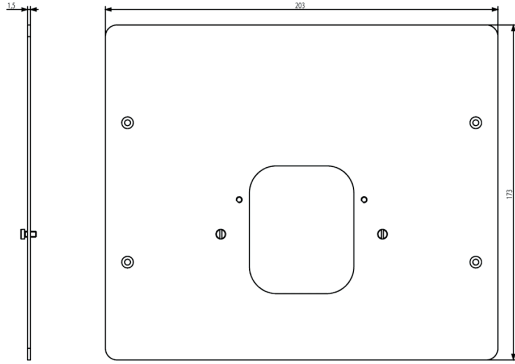

Vimar - 40196 - Surface mount. frame for TAB 7 +screws

| | |
|-------------------------------|--|
| Code | 40196 |
| Family | ELVOX Door entry / Universal components / Tab Series |
| Description | Surface mount. frame for TAB 7 +screws |
| Product Status | 3 - Active |
| Minimum order quantity | 1 NR |

Drawings

SPACE VIEW

[download.png](#) - [download.dxf](#)

BACKSIDE VIEW

[download.png](#) - [download.dxf](#)

3D VIEW

[download.png](#) - [download.dxf](#)

Technical data

8 013406 307682

8 013406 308627

Code 8013406307682

Quantity 1 NR

Dim. 20.3x17.5x1.4 [cm]

Weight 391.27 [g]

Code 8013406308627

Quantity 5 NR

Dim. 22x18x3 [cm]

Weight 2,016.3 [g]

Share

Legal

Vimar reserves the right to change at any time and without notice the characteristics of the products reported. Installation should be carried out by qualified staff in compliance with the current regulations regarding the installation of electrical equipment in the country where the products are installed. For the terms of use of the information on the product info sheet see [conditions of use](#).