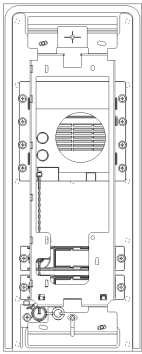

Vimar - 41502 - Plate Steely 2F+ audio 2-butt. steel

Code	41502
Family	ELVOX Door entry / Universal components / STEELY panel
Description	Plate Steely 2F+ audio 2-butt. steel
Long Description	Plate Steely 2F+ audio 2-butt. steel
Product Status	3 - Active
Minimum order quantity	1 NR

Sheets, Manuals

[MI - Installer guide \(3677 kb\)](#)

Certifications

99. WEEE Directive ([download](#))

Drawings

SPACE VIEW

[download.png](#) - [download.dxf](#)

BACKSIDE VIEW

[download.png](#) - [download.dxf](#)

3D VIEW

[download.png](#) - [download.dxf](#)

Technical data

Class group: Communication technique

Class: Mounting frame for house station

Colour: Silver

Packaging

8 013406 309792

Code 8013406309792

Quantity 1 NR

Dim. 1x1x1 [cm]

Weight 1,162.9 [g]

Share

Legal

Vimar reserves the right to change at any time and without notice the characteristics of the products reported. Installation should be carried out by qualified staff in compliance with the current regulations regarding the installation of electrical equipment in the country where the products are installed. For the terms of use of the information on the product info sheet see [conditions of use](#).