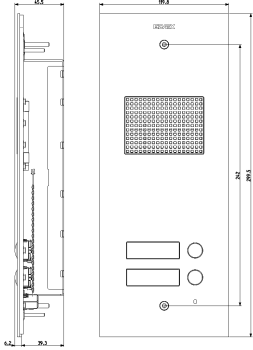

Vimar - 41502 - Plate Steely 2F+ audio 2-butt. steel

Code	41502
Family	ELVOX Door entry / Universal components / STEELY panel
Description	Plate Steely 2F+ audio 2-butt. steel
Long Description	Plate Steely 2F+ audio 2-butt. steel
Product Status	3 - Active
Minimum order quantity	1 NR

Sheets, Manuals

[MI - Installer guide \(3677 kb\)](#)

Certifications

99. WEEE Directive ([download](#))

Drawings

SPACE VIEW

[download.png](#) - [download.dxf](#)

BACKSIDE VIEW

[download.png](#) - [download.dxf](#)

3D VIEW

[download.png](#) - [download.dxf](#)

Technical data

Class group: Communication technique

Class: Mounting frame for house station

Colour: Silver

Packaging

8 013406 309792

Code 8013406309792

Quantity 1 NR

Dim. 1x1x1 [cm]

Weight 1,162.9 [g]

Share

Legal

Vimar reserves the right to change at any time and without notice the characteristics of the products reported. Installation should be carried out by qualified staff in compliance with the current regulations regarding the installation of electrical equipment in the country where the products are installed. For the terms of use of the information on the product info sheet see [conditions of use](#).