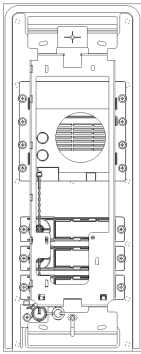

## Vimar - 41503 - Plate Steely 2F+ audio 3-butt. steel

---

<b>Code</b>	41503
<b>Family</b>	ELVOX Door entry / Universal components / STEELY panel
<b>Description</b>	Plate Steely 2F+ audio 3-butt. steel
<b>Long Description</b>	Plate Steely 2F+ audio 3-butt. steel
<b>Product Status</b>	3 - Active
<b>Minimum order quantity</b>	1 NR

## Drawings

---

### SPACE VIEW

[download.png](#) - [download.dxf](#)

### BACKSIDE VIEW

[download.png](#) - [download.dxf](#)