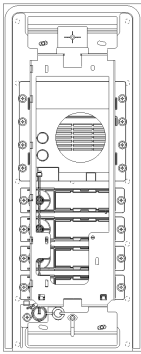

## Vimar - 41504 - Plate Steely 2F+ audio 4-butt. steel

---

<b>Code</b>	41504
<b>Family</b>	ELVOX Door entry / Universal components / STEELY panel
<b>Description</b>	Plate Steely 2F+ audio 4-butt. steel
<b>Long Description</b>	Plate Steely 2F+ audio 4-butt. steel
<b>Product Status</b>	3 - Active
<b>Minimum order quantity</b>	1 NR

## Drawings

---

### SPACE VIEW

[download.png](#) - [download.dxf](#)

### BACKSIDE VIEW

[download.png](#) - [download.dxf](#)