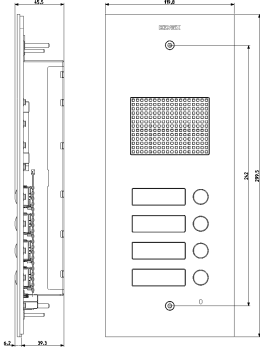

## Drawings

---

### SPACE VIEW

[download.png](#) - [download.dxf](#)

## Packaging

---

8 013406 309815

**Code** 8013406309815  
**Quantity** 1 NR  
**Dim.** 12.4x34.2x6.6 [cm]  
**Weight** 1,122.7 [g]