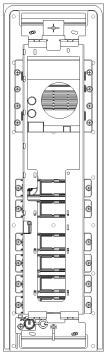

Vimar - 41506 - Plate Steely 2F+ audio 6-butt. steel

Code	41506
Family	ELVOX Door entry / Universal components / STEELY panel
Description	Plate Steely 2F+ audio 6-butt. steel
Long Description	Plate Steely 2F+ audio 6-butt. steel
Product Status	3 - Active
Minimum order quantity	1 NR

Sheets, Manuals

[MI - Installer guide \(3677 kb\)](#)

Certifications

99. WEEE Directive ([download](#))

Drawings

SPACE VIEW

[download.png](#) - [download.dxf](#)

BACKSIDE VIEW

[download.png](#) - [download.dxf](#)

3D VIEW

[download.png](#) - [download.dxf](#)

Technical data

Class group: Communication technique

Class: Mounting frame for house station

Colour: Silver

Packaging

8 013406 309822

Code 8013406309822
Quantity 1 NR
Dim. 12.4x45.4x6.6 [cm]
Weight 1,601.9 [g]

Share

Legal

Vimar reserves the right to change at any time and without notice the characteristics of the products reported. Installation should be carried out by qualified staff in compliance with the current regulations regarding the installation of electrical equipment in the country where the products are installed. For the terms of use of the information on the product info sheet see [conditions of use](#).