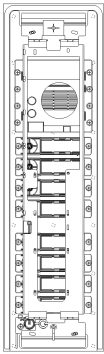

## Drawings

---

### SPACE VIEW

[download.png](#) - [download.dxf](#)

### BACKSIDE VIEW

[download.png](#) - [download.dxf](#)

## Packaging

---

8 813406 309839

**Code** 8013406309839  
**Quantity** 1 NR  
**Dim.** 12.4x45.4x6.6 [cm]  
**Weight** 1,560 [g]