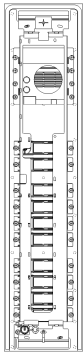

Vimar - 41510 - Plate Steely 2F+ audio 10-butt. steel

Code	41510
Family	ELVOX Door entry / Universal components / STEELY panel
Description	Plate Steely 2F+ audio 10-butt. steel
Long Description	Plate Steely 2F+ audio 10-butt. steel
Product Status	3 - Active
Minimum order quantity	1 NR

Sheets, Manuals

[MI - Installer guide \(3677 kb\)](#)

Certifications

99. WEEE Directive ([download](#))

Drawings

SPACE VIEW

[download.png](#) - [download.dxf](#)

BACKSIDE VIEW

[download.png](#) - [download.dxf](#)

3D VIEW

[download.png](#) - [download.dxf](#)

Technical data

Class group: Communication technique

Class: Mounting frame for house station

Colour: Silver

Packaging

8 013406 309846

Code 8013406309846
Quantity 1 NR
Dim. 12.4x57x6.6 [cm]
Weight 2,029.3 [g]

Share

Legal

Vimar reserves the right to change at any time and without notice the characteristics of the products reported. Installation should be carried out by qualified staff in compliance with the current regulations regarding the installation of electrical equipment in the country where the products are installed. For the terms of use of the information on the product info sheet see [conditions of use](#).