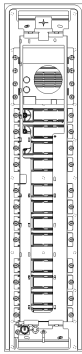

Vimar - 41512 - Plate Steely 2F+ audio 12-butt. steel

Code	41512
Family	ELVOX Door entry / Universal components / STEELY panel
Description	Plate Steely 2F+ audio 12-butt. steel
Long Description	Plate Steely 2F+ audio 12-butt. steel
Product Status	3 - Active
Minimum order quantity	1 NR

Sheets, Manuals

[MI - Installer guide \(3677 kb\)](#)

Certifications

99. WEEE Directive ([download](#))

Drawings

SPACE VIEW

[download.png](#) - [download.dxf](#)

BACKSIDE VIEW

[download.png](#) - [download.dxf](#)

3D VIEW

[download.png](#) - [download.dxf](#)

Technical data

Class group: Communication technique

Class: Mounting frame for house station

Colour: Silver

Packaging

8 013406 309853

Code 8013406309853
Quantity 1 NR
Dim. 12.4x57x6.6 [cm]
Weight 1,983.1 [g]

Share

Legal

Vimar reserves the right to change at any time and without notice the characteristics of the products reported. Installation should be carried out by qualified staff in compliance with the current regulations regarding the installation of electrical equipment in the country where the products are installed. For the terms of use of the information on the product info sheet see [conditions of use](#).