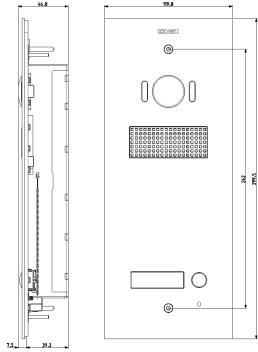

## Vimar - 41521 - Plate Steely 2F+ A/V 1-butt. steel

---

<b>Code</b>	41521
<b>Family</b>	ELVOX Door entry / Universal components / STEELY panel
<b>Description</b>	Plate Steely 2F+ A/V 1-butt. steel
<b>Long Description</b>	Plate Steely 2F+ A/V 1-butt. steel
<b>Product Status</b>	3 - Active
<b>Minimum order quantity</b>	1 NR

## Drawings

---

### SPACE VIEW

[download.png](#) - [download.dxf](#)

## Packaging

---

8 013406 309860

**Code** 8013406309860  
**Quantity** 1 NR  
**Dim.** 12.2x34.2x6.6 [cm]  
**Weight** 1,200.4 [g]