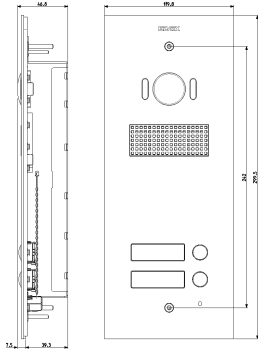

## Vimar - 41522 - Plate Steely 2F+ A/V 2-butt. steel

---

<b>Code</b>	41522
<b>Family</b>	ELVOX Door entry / Universal components / STEELY panel
<b>Description</b>	Plate Steely 2F+ A/V 2-butt. steel
<b>Long Description</b>	Plate Steely 2F+ A/V 2-butt. steel
<b>Product Status</b>	3 - Active
<b>Minimum order quantity</b>	1 NR

## Drawings

---

### SPACE VIEW

[download.png](#) - [download.dxf](#)