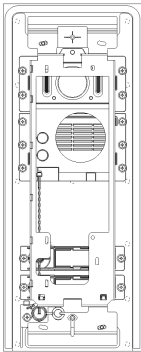

## Vimar - 41522 - Plate Steely 2F+ A/V 2-butt. steel

---

<b>Code</b>	41522
<b>Family</b>	ELVOX Door entry / Universal components / STEELY panel
<b>Description</b>	Plate Steely 2F+ A/V 2-butt. steel
<b>Long Description</b>	Plate Steely 2F+ A/V 2-butt. steel
<b>Product Status</b>	3 - Active
<b>Minimum order quantity</b>	1 NR

## Drawings

---

### SPACE VIEW

[download.png](#) - [download.dxf](#)

### BACKSIDE VIEW

[download.png](#) - [download.dxf](#)