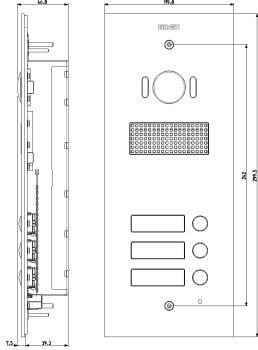

Vimar - 41523 - Plate Steely 2F+ A/V 3-butt. steel

Code	41523
Family	ELVOX Door entry / Universal components / STEELY panel
Description	Plate Steely 2F+ A/V 3-butt. steel
Long Description	Plate Steely 2F+ A/V 3-butt. steel
Product Status	3 - Active
Minimum order quantity	1 NR

Sheets, Manuals

[MI - Installer guide \(3677 kb\)](#)

Certifications

99. WEEE Directive ([download](#))

Drawings

SPACE VIEW

[download.png](#) - [download.dxf](#)

BACKSIDE VIEW

[download.png](#) - [download.dxf](#)

3D VIEW

[download.png](#) - [download.dxf](#)

Technical data

Class group: Communication technique

Class: Mounting frame for house station

Colour: Silver

Packaging

8 013406 309884

Code 8013406309884
Quantity 1 NR
Dim. 12.4x34.2x6.6 [cm]
Weight 1,149.6 [g]

Share

Legal

Vimar reserves the right to change at any time and without notice the characteristics of the products reported. Installation should be carried out by qualified staff in compliance with the current regulations regarding the installation of electrical equipment in the country where the products are installed. For the terms of use of the information on the product info sheet see [conditions of use](#).