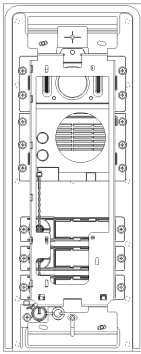

Vimar - 41523 - Plate Steely 2F+ A/V 3-butt. steel

Code	41523
Family	ELVOX Door entry / Universal components / STEELY panel
Description	Plate Steely 2F+ A/V 3-butt. steel
Long Description	Plate Steely 2F+ A/V 3-butt. steel
Product Status	3 - Active
Minimum order quantity	1 NR

Sheets, Manuals

[MI - Installer guide \(3677 kb\)](#)

Certifications

99. WEEE Directive ([download](#))

Drawings

SPACE VIEW

[download.png](#) - [download.dxf](#)

BACKSIDE VIEW

[download.png](#) - [download.dxf](#)

3D VIEW

[download.png](#) - [download.dxf](#)

Technical data

Class group: Communication technique

Class: Mounting frame for house station

Colour: Silver

Packaging

8 013406 309884

Code 8013406309884
Quantity 1 NR
Dim. 12.4x34.2x6.6 [cm]
Weight 1,149.6 [g]

Share

Legal

Vimar reserves the right to change at any time and without notice the characteristics of the products reported. Installation should be carried out by qualified staff in compliance with the current regulations regarding the installation of electrical equipment in the country where the products are installed. For the terms of use of the information on the product info sheet see [conditions of use](#).