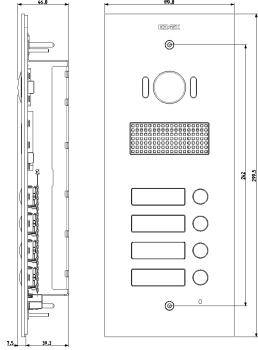

Vimar - 41524 - Plate Steely 2F+ A/V 4-butt. steel

Code	41524
Family	ELVOX Door entry / Universal components / STEELY panel
Description	Plate Steely 2F+ A/V 4-butt. steel
Long Description	Plate Steely 2F+ A/V 4-butt. steel
Product Status	3 - Active
Minimum order quantity	1 NR

Sheets, Manuals

[MI - Installer guide \(3677 kb\)](#)

Certifications

99. WEEE Directive ([download](#))

Drawings

SPACE VIEW

[download.png](#) - [download.dxf](#)

BACKSIDE VIEW

[download.png](#) - [download.dxf](#)

3D VIEW

[download.png](#) - [download.dxf](#)

Technical data

Class group: Communication technique

Class: Mounting frame for house station

Colour: Silver

Packaging

8 013406 309891

Code 8013406309891
Quantity 1 NR
Dim. 12.4x34.2x6.6 [cm]
Weight 1,123.6 [g]

Share

Legal

Vimar reserves the right to change at any time and without notice the characteristics of the products reported. Installation should be carried out by qualified staff in compliance with the current regulations regarding the installation of electrical equipment in the country where the products are installed. For the terms of use of the information on the product info sheet see [conditions of use](#).