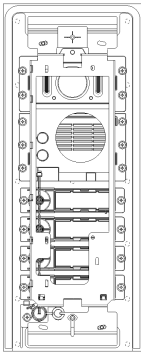

Vimar - 41524 - Plate Steely 2F+ A/V 4-butt. steel

Code	41524
Family	ELVOX Door entry / Universal components / STEELY panel
Description	Plate Steely 2F+ A/V 4-butt. steel
Long Description	Plate Steely 2F+ A/V 4-butt. steel
Product Status	3 - Active
Minimum order quantity	1 NR

Sheets, Manuals

[MI - Installer guide \(3677 kb\)](#)

Certifications

99. WEEE Directive ([download](#))

Drawings

SPACE VIEW

[download.png](#) - [download.dxf](#)

BACKSIDE VIEW

[download.png](#) - [download.dxf](#)

3D VIEW

[download.png](#) - [download.dxf](#)

Technical data

Class group: Communication technique

Class: Mounting frame for house station

Colour: Silver

Packaging

8 013406 309891

Code 8013406309891
Quantity 1 NR
Dim. 12.4x34.2x6.6 [cm]
Weight 1,123.6 [g]

Share

Legal

Vimar reserves the right to change at any time and without notice the characteristics of the products reported. Installation should be carried out by qualified staff in compliance with the current regulations regarding the installation of electrical equipment in the country where the products are installed. For the terms of use of the information on the product info sheet see [conditions of use](#).