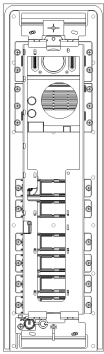

Vimar - 41526 - Plate Steely 2F+ A/V 6-butt. steel

Code	41526
Family	ELVOX Door entry / Universal components / STEELY panel
Description	Plate Steely 2F+ A/V 6-butt. steel
Long Description	Plate Steely 2F+ A/V 6-butt. steel
Product Status	3 - Active
Minimum order quantity	1 NR

Sheets, Manuals

[MI - Installer guide \(3677 kb\)](#)

Certifications

99. WEEE Directive ([download](#))

Drawings

SPACE VIEW

[download.png](#) - [download.dxf](#)

BACKSIDE VIEW

[download.png](#) - [download.dxf](#)

3D VIEW

[download.png](#) - [download.dxf](#)

Technical data

Class group: Communication technique

Class: Mounting frame for house station

Colour: Silver

Packaging

8 013406 309907

Code 8013406309907
Quantity 1 NR
Dim. 12.4x45.4x6.6 [cm]
Weight 1,592.8 [g]

Share

Legal

Vimar reserves the right to change at any time and without notice the characteristics of the products reported. Installation should be carried out by qualified staff in compliance with the current regulations regarding the installation of electrical equipment in the country where the products are installed. For the terms of use of the information on the product info sheet see [conditions of use](#).