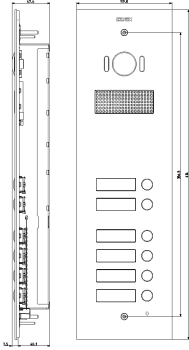

Vimar - 41526 - Plate Steely 2F+ A/V 6-butt. steel

Code	41526
Family	ELVOX Door entry / Universal components / STEELY panel
Description	Plate Steely 2F+ A/V 6-butt. steel
Long Description	Plate Steely 2F+ A/V 6-butt. steel
Product Status	3 - Active
Minimum order quantity	1 NR

Sheets, Manuals

[MI - Installer guide \(3677 kb\)](#)

Certifications

99. WEEE Directive ([download](#))

Drawings

SPACE VIEW

[download.png](#) - [download.dxf](#)

BACKSIDE VIEW

[download.png](#) - [download.dxf](#)

3D VIEW

[download.png](#) - [download.dxf](#)

Technical data

Class group: Communication technique

Class: Mounting frame for house station

Colour: Silver

Packaging

8 013406 309907

Code 8013406309907
Quantity 1 NR
Dim. 12.4x45.4x6.6 [cm]
Weight 1,592.8 [g]

Share

Legal

Vimar reserves the right to change at any time and without notice the characteristics of the products reported. Installation should be carried out by qualified staff in compliance with the current regulations regarding the installation of electrical equipment in the country where the products are installed. For the terms of use of the information on the product info sheet see [conditions of use](#).