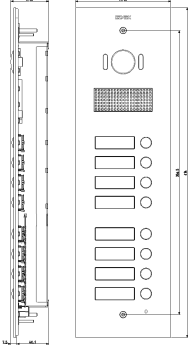

## Vimar - 41528 - Plate Steely 2F+ A/V 8-butt. steel

---

<b>Code</b>	41528
<b>Family</b>	ELVOX Door entry / Universal components / STEELY panel
<b>Description</b>	Plate Steely 2F+ A/V 8-butt. steel
<b>Long Description</b>	Plate Steely 2F+ A/V 8-butt. steel
<b>Product Status</b>	3 - Active
<b>Minimum order quantity</b>	1 NR

## Drawings

---

### SPACE VIEW

[download.png](#) - [download.dxf](#)

## Packaging

---

8 013406 309914

**Code** 8013406309914  
**Quantity** 1 NR  
**Dim.** 12.4x45.4x6.6 [cm]  
**Weight** 1,561.3 [g]