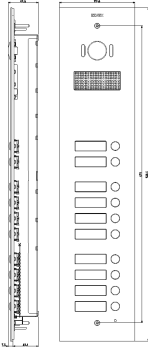

## Vimar - 41530 - Plate Steely 2F+ A/V 10-butt. steel

---

<b>Code</b>	41530
<b>Family</b>	ELVOX Door entry / Universal components / STEELY panel
<b>Description</b>	Plate Steely 2F+ A/V 10-butt. steel
<b>Long Description</b>	Plate Steely 2F+ A/V 10-butt. steel
<b>Product Status</b>	3 - Active
<b>Minimum order quantity</b>	1 NR

## Drawings

---

### SPACE VIEW

[download.png](#) - [download.dxf](#)

## Packaging

---

8 013406 309921

**Code** 8013406309921  
**Quantity** 1 NR  
**Dim.** 12.4x57x6.6 [cm]  
**Weight** 2,031.1 [g]