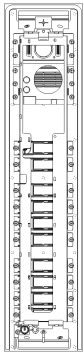

## Vimar - 41530 - Plate Steely 2F+ A/V 10-butt. steel

---

<b>Code</b>	41530
<b>Family</b>	ELVOX Door entry / Universal components / STEELY panel
<b>Description</b>	Plate Steely 2F+ A/V 10-butt. steel
<b>Long Description</b>	Plate Steely 2F+ A/V 10-butt. steel
<b>Product Status</b>	3 - Active
<b>Minimum order quantity</b>	1 NR

## Drawings

---

### SPACE VIEW

[download.png](#) - [download.dxf](#)

### BACKSIDE VIEW

[download.png](#) - [download.dxf](#)