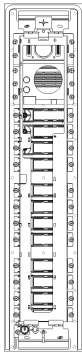

Vimar - 41532 - Plate Steely 2F+ A/V 12-butt. steel

Code	41532
Family	ELVOX Door entry / Universal components / STEELY panel
Description	Plate Steely 2F+ A/V 12-butt. steel
Long Description	Plate Steely 2F+ A/V 12-butt. steel
Product Status	3 - Active
Minimum order quantity	1 NR

Sheets, Manuals

[MI - Installer guide \(3677 kb\)](#)

Certifications

99. WEEE Directive ([download](#))

Drawings

SPACE VIEW

[download.png](#) - [download.dxf](#)

BACKSIDE VIEW

[download.png](#) - [download.dxf](#)

3D VIEW

[download.png](#) - [download.dxf](#)

Technical data

Class group: Communication technique

Class: Mounting frame for house station

Colour: Silver

Packaging

8 013406 309938

Code 8013406309938
Quantity 1 NR
Dim. 12.4x57x6.6 [cm]
Weight 1,986 [g]

Share

Legal

Vimar reserves the right to change at any time and without notice the characteristics of the products reported. Installation should be carried out by qualified staff in compliance with the current regulations regarding the installation of electrical equipment in the country where the products are installed. For the terms of use of the information on the product info sheet see [conditions of use](#).