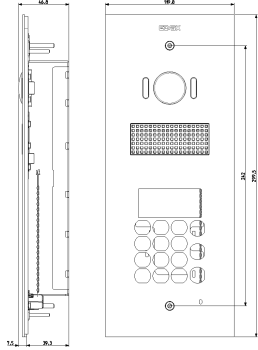

Vimar - 41541 - Plate Steely 2F+ A/V+keypad steel

Code	41541
Family	ELVOX Door entry / Universal components / STEELY panel
Description	Plate Steely 2F+ A/V+keypad steel
Long Description	Plate Steely 2F+ A/V+keypad steel
Product Status	3 - Active
Minimum order quantity	1 NR

Certifications

99. WEEE Directive ([download](#))

Drawings

SPACE VIEW

[download.png](#) - [download.dxf](#)

BACKSIDE VIEW

[download.png](#) - [download.dxf](#)

3D VIEW

[download.png](#) - [download.dxf](#)

Technical data

Class group: Communication technique

Class: Mounting frame for house station

Colour: Silver

Packaging

8 013406 310118

Code 8013406310118
Quantity 1 NR
Dim. 12.4x34.2x6.6 [cm]
Weight 969.2 [g]