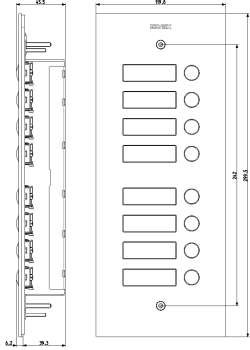

Vimar - 41543 - Add.plate Steely 2F+ 8-butt. steel

Code	41543
Family	ELVOX Door entry / Universal components / STEELY panel
Description	Add.plate Steely 2F+ 8-butt. steel
Long Description	Add.plate Steely 2F+ 8-butt. steel
Product Status	3 - Active
Minimum order quantity	1 NR

Certifications

99. WEEE Directive ([download](#))

Drawings

SPACE VIEW

[download.png](#) - [download.dxf](#)

BACKSIDE VIEW

[download.png](#) - [download.dxf](#)

3D VIEW

[download.png](#) - [download.dxf](#)

Technical data

Class group: Communication technique

Class: Mounting frame for house station

Colour: Silver

Packaging

8 013406 310132

Code 8013406310132
Quantity 1 NR
Dim. 12.4x34.2x6.6 [cm]
Weight 1,198.6 [g]