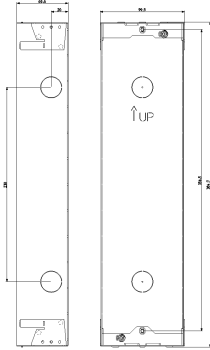

Vimar - 41593 - Mounting box fot Patavium/Steely 3M

Code	41593
Family	ELVOX Door entry / Universal components / STEELY panel
Description	Mounting box fot Patavium/Steely 3M
Long Description	Mounting box fot Patavium/Steely 3M
Product Status	3 - Active
Minimum order quantity	1 NR

Sheets, Manuals

[MI - Installer guide \(3419 kb\)](#)

Drawings

SPACE VIEW

[download.png](#) - [download.dxf](#)

BACKSIDE VIEW

[download.png](#) - [download.dxf](#)

3D VIEW

Code 8013406310194

Quantity 1 NR

Dim. 38.5x10x6 [cm]

Weight 905 [g]

Code 8013406310743

Quantity 10 NR

Dim. 33x21.5x41 [cm]

Weight 9,575 [g]