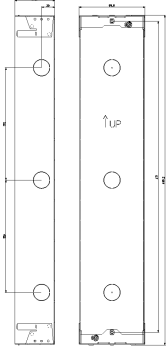

Vimar - 41594 - Mounting box fot Patavium/Steely 4M

Code	41594
Family	ELVOX Door entry / Universal components / STEELY panel
Description	Mounting box fot Patavium/Steely 4M
Long Description	Mounting box fot Patavium/Steely 4M
Product Status	3 - Active
Minimum order quantity	1 NR

Sheets, Manuals

[MI - Installer guide \(3419 kb\)](#)

Drawings

SPACE VIEW

[download.png](#) - [download.dxf](#)

BACKSIDE VIEW

[download.png](#) - [download.dxf](#)

3D VIEW

[download.png](#) - [download.dxf](#)

Technical data

Class group: Communication technique

Class: Mounting frame for house station

Colour: Silver

Packaging

8 013406 310200

8 013406 310804

Code 8013406310200
Quantity 1 NR
Dim. 46.5x9.9x6.6 [cm]
Weight 1,109.2 [g]

Code 8013406310804
Quantity 10 NR
Dim. 33x21.5x52 [cm]
Weight 11,620 [g]

Share

Legal

Vimar reserves the right to change at any time and without notice the characteristics of the products reported. Installation should be carried out by qualified staff in compliance with the current regulations regarding the installation of electrical equipment in the country where the products are installed. For the terms of use of the information on the product info sheet see [conditions of use](#).