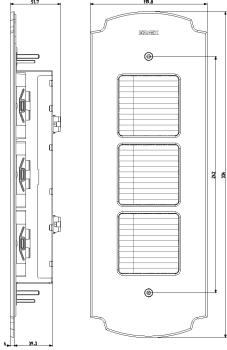

Vimar - 41642 - Plate Patavium 2F+ cards brass

Code	41642
Family	ELVOX Door entry / Universal components / Patavium panel
Description	Plate Patavium 2F+ cards brass
Long Description	Plate Patavium 2F+ cards brass
Product Status	3 - Active
Minimum order quantity	1 NR

Drawings

SPACE VIEW

[download.png](#) - [download.dxf](#)

BACKSIDE VIEW

[download.png](#) - [download.dxf](#)

3D VIEW

[download.png](#) - [download.dxf](#)

Technical data

Class group: Communication technique

Class: Mounting frame for house station

Colour: Gold

Packaging

8 013406 310163

Code 8013406310163

Quantity 1 NR

Dim. 1x1x1 [cm]