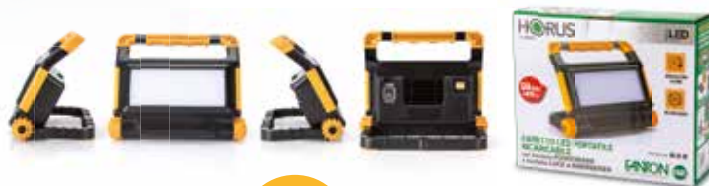

PORTABLE LED RECHARGEABLE FLOODLIGHTS

HORUS

GENERAL FEATURES

- Portable rechargeable Led floodlights with power supply included.
- Fully closable. The inclination of light diffusion can be changed thanks to the adjustable frame.
- The light source has three different power levels.
- Floodlights include bumper edges on all sides
- The support frame has a slot to be mounted on a tripod.
- Integrated power bank function. Thanks to a USB cable it is possible to use the floodlight as a backup battery for recharging phone devices and similar.

50 WATT
4800 lm

30 WATT
2000 lm

15 WATT
1400 lm

DURATION UP TO 8 HOURS

RECHARGEABLE

Portable Led rechargeable floodlights "Horus" 15W

62676

Code	Description	Colour	Single package	Packing unit	
62676	Rechargeable LED floodlight 15W 1400lm IP54 with portable support Light colour 6500K - Light beam opening 120° USB-C charging input dimensions 160x145x47 mm. (WxHxD) duration till 7,5 hours		Box	20	CE

62674

Portable Led rechargeable floodlights "Horus" 30W

Code	Description	Colour	Single package	Packing unit	
62674	Rechargeable LED floodlight 30W 2800lm IP54 with portable support Light colour 6500K - Light beam opening 120° USB-C charging input dimensions 200x180x130 mm. (WxHxD) duration till 4 hours		Box	10	CE

62675

Portable Led rechargeable floodlights "Horus" 50W

Code	Description	Colour	Single package	Packing unit	
62675	Rechargeable LED floodlight 50W 4800lm IP54 with portable support Light colour 6500K - Light beam opening 120° power supply for charging and emergency light mode dimensions 270x230x180 mm. (WxHxD) - duration till 8 hours		Box	5	CE