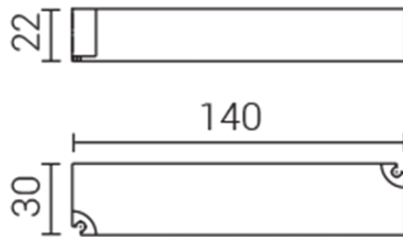

ACCESSORIES - CONTROL GEAR - 1952

CODE NO.	1952
LAMP	
WATTAGE	18W
VOLTAGE	24V DC
IP	IP 67
IK	
CLASS	
CERTIFICATION	CE
CONFORMITY	
COLOURS	
ENERGY CLASS	

SPECIFICATIONS

- Driver for parallel connection
- INPUT 220-240 V / OUTPUT 24V DC