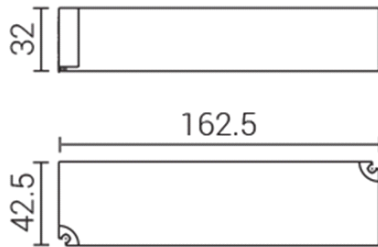

ACCESSORIES - CONTROL GEAR - 1955

CODE NO.	1955
LAMP	
WATTAGE	60W
VOLTAGE	24V DC
IP	IP 67
IK	
CLASS	
CERTIFICATION	CE
CONFORMITY	
COLOURS	
ENERGY CLASS	

SPECIFICATIONS

- Driver for parallel connection
- INPUT 220-240 V / OUTPUT 24V DC