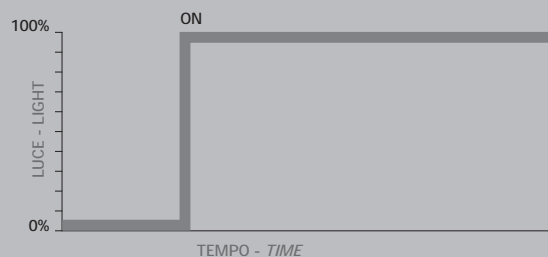

Unità Led da 1420 Lumen, 230 V. Accensione immediata. 14W consumo. Durata 50.000 h con decremento max del 20%.

Led unit 1420 lumen / 230V. Instant lighting on. 14W / 50.000 hours life with max decreasing of 20%.