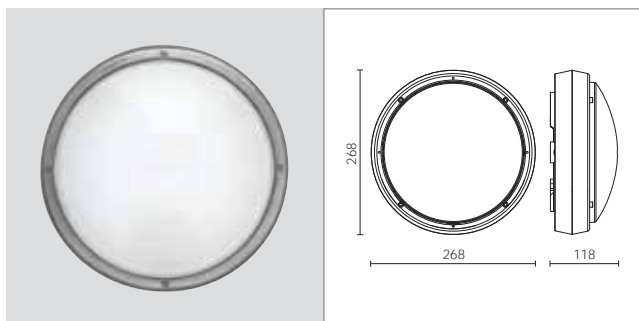

COD.	LAMP	W	LM LED	-	REAL LM	IN
9106*	Led	14	1420		600	
4474*	Led + Emergenza 3h <i>Emergency 3h</i>	14	1420/240		600/111	
9107*	Led + Illuminazione intelligente <i>Intelligent illumination</i>	14	1420		600	

Antivandalo | Vandalproof

Code + Colour + Tonality

COD.	LAMP	W	LM LED	-	REAL LM	IN
9108*	Led	14	1420		600	
4475*	Led + Emergenza 3h <i>Emergency 3h</i>	14	1420/240		600/111	
9109*	Led + Illuminazione intelligente <i>Intelligent illumination</i>	14	1420		600	

Code + Colour + Tonality