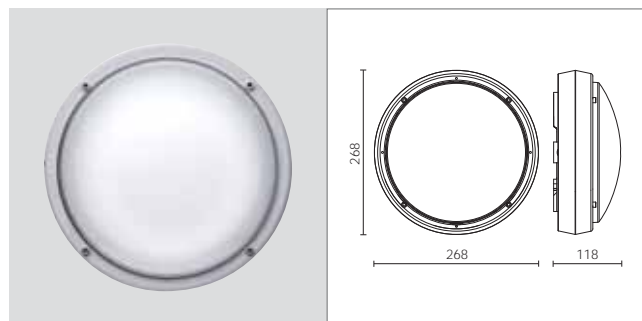

DOCKS

Plafoniere appliques
Wall/ceiling mount

DOCKS ALLUMINIO | DOCKS ALUMINIUM

IP 66 / Classe I / IK 08 - IK 10
CE

IP 66 / Class I / IK 08 - IK 10
CE

Code + Colour

COD.	LAMP		W	GR GM BI
9000*	E27	L max 180mm	75	
9001*	G23		2x9	
9002*	G24d-3		26	

Antivandalo | Vandalproof

Code + Colour

COD.	LAMP		W	GR GM BI
9060*	E27	L max 180mm	75	
9061*	G23		2x9	
9062*	G24d-3		26