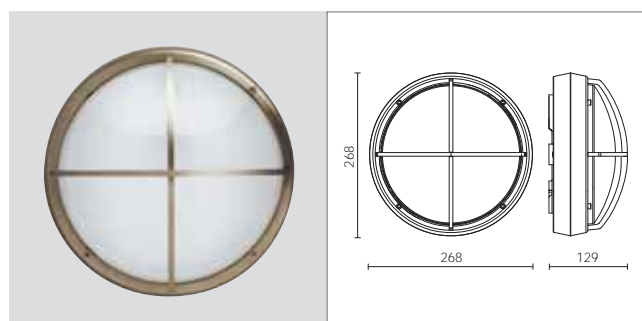

IP 66 / Classe I / IK 08 - IK 10
CE

IP 66 / Class I / IK 08 - IK 10
CE

Code + Colour

COD.	LAMP		W	OT
9045*	E27	L max 180mm	75	
9046*	G23		2x9	
9047*	G24d-3		26	

Antivandalo | *Vandalproof*

Code + Colour

COD.	LAMP		W	OT
9084*	E27	L max 180mm	75	
9085*	G23		2x9	
9086*	G24d-3		26