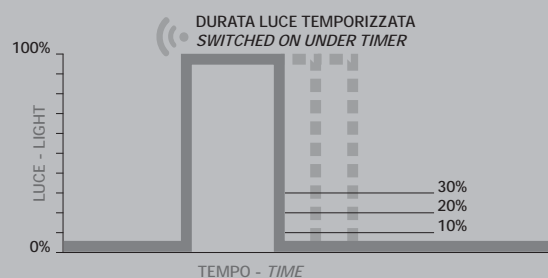

Illuminazione intelligente: regolazione a 0/10/20/30% della luce notturna tramite dimmer interno. Accensione a luce piena tramite rilevatore di presenza. Tre regolazioni: area rilevatore, temporizzazione, luce crepuscolare.

Intelligent illumination: adjustable night light to 0/10/20/30% by a dimmer inside and light on to 100% when the Pir Sensor detects people in the area. Three regulations: area, timer, daylight.