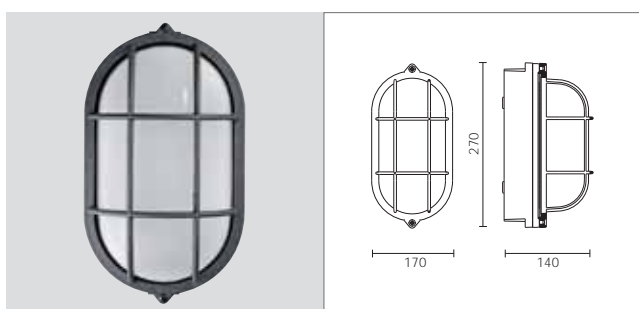

Code + Colour

COD.	LAMP		W
4520*	E 27 Dulux EI	L max 173mm	100 23
4549*		G23	2x9
4546*		G24d-3	26

GR BI

Antivandalo | *Vandalproof*

Code + Colour

COD.	LAMP		W
4590*	E 27 Dulux EI	L max 173mm	75 23
4598*		G23	2x9
4596*		G24d-3	26

GR BI