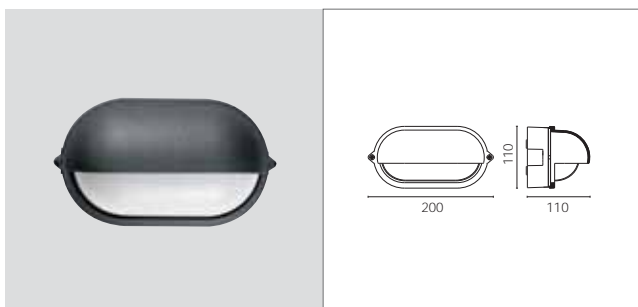

GENERAL FEATURES

- Polycarbonate outdoor wall/ceiling light.
- **Structure:** opal glass or opal polycarbonate vandalproof diffuser. Body, ring, guard and lid in painted polycarbonate with UV resistant treatment. 99.8 polished, pre-wired aluminium reflector.
- Cable entry from the rear or side.
- Through wiring possible.
- Energy savings **light sources**.
- **Finish:** UV resistant stabilised polyurethane resin spray coating.
- Manufactured in compliance with European standards EN 60598-1 CE

INCANDESCENCE VERSION

In the incandescence version of Palpebra a new small reflector saves the light and directs it downwards.

MARINA

Plafoniere appliques
Wall/ceiling mount

EN 60598-1

EN 60598
-2-1

PALPEBRA