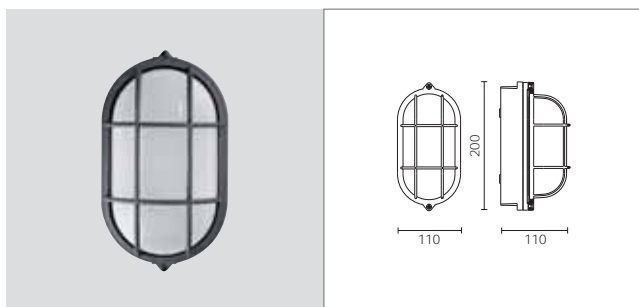

MARINA

MARINA OVALE CON GRIGLIA | OVAL MARINA WITH GUARD

Per versione Antivandalo su richiesta si forniscono viti inox PIN-ESAGO con antivito e relativa chiavetta.

IP 65 / Classe I
IK 08 - IK 10
230V / 50 Hz
CE

Vandalproof version: PIN-ESAGO stainless steel vandalproof screw and its key available on request.

IP 65 / Class I
IK 08 - IK 10
230V / 50 Hz
CE

Code + Colour

COD.	LAMP		W
4510*	E 27 Dulux EI	L max 117mm	60 11
4513*		G24d-1	13

GR BI