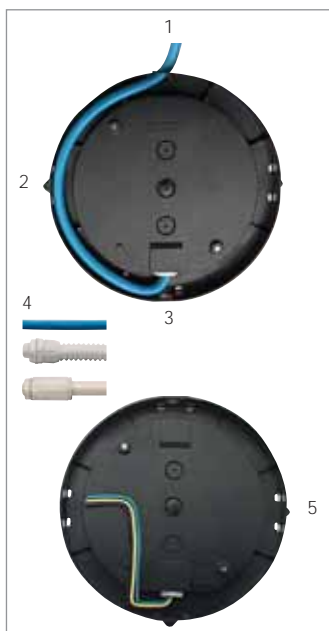

GENERAL FEATURES

- Polycarbonate outdoor wall/ceiling light.
- **Structure:** opal glass or opal polycarbonate vandalproof diffuser. Body, ring, guard and lid in painted polycarbonate with UV resistant treatment. 99.8 polished, pre-wired aluminium reflector.
- Cable entry from the rear or side.
- Through wiring possible.
- Energy savings **light sources**.
- **Finish:** UV resistant stabilised polyurethane resin spray coating.
- Manufactured in compliance with European standards EN 60598-1 CE

INGRESSO CAVI POSSIBILE DA OGNI PARTE

- 1 - Dall'alto con doppia sicurezza.
- 2 - Laterale.
- 3 - Dal basso.
- 4 - Entra ed esci (alimentazione passante).
 - Con cavo
 - Con guaina e passaguaina
 - Con tubo e giunto tubo/scatola.
- 5 - Alimentazione da retro per punto-luce a parete o a soffitto.

CABLE ENTRY FROM ANY SIDE

- 1 - From the top with double security.
- 2 - From the side.
- 3 - From the bottom.
- 4 - Two ways through wiring.
 - by cable
 - by flexible or rigid conduit adaptor.
- 5 - From the rear for wall or ceiling installation.