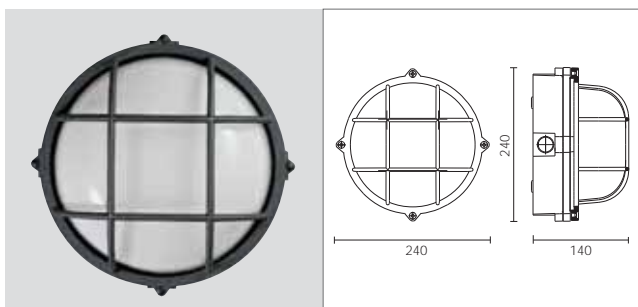

MARINA

Plafoniere appliques
Wall/ceiling mount

MARINA TONDA CON GRIGLIA | ROUND MARINA WITH GUARD

Cod. 4447 - 4497 autonomia 1h/3h.
Per versione Antivandalo su richiesta
si forniscono viti inox PIN-ESAGO con
antisvitto e relativa chiave.
IP 65 / Classe I
IK 08 - IK 10
230V / 50 Hz
CE

Code 4447 - 4497 1h/3h life .
Vandalproof version: PIN-ESAGO
stainless steel vandalproof screw and its
key available on request.
IP 65 / Class I
IK 08 - IK 10
230V / 50 Hz
CE

Code + Colour

COD.	LAMP		W	GR	BI
4720*		E 27 Dulux EI	L max 145mm 100 20		
4749*		G23	2x9		
4746*		G24d-3	26		
4742*		G24d-3	2x26		
4447*		Emergenza Emergency 2G7	2x9		

Antivandalo | Vandalproof

Code + Colour

COD.	LAMP		W	GR	BI
4790*		E 27 Dulux EI	L max 145mm 75 20		
4798*		G23	2x9		
4796*		G24d-3	26		
4497*		Emergenza Emergency 2G7	2x9