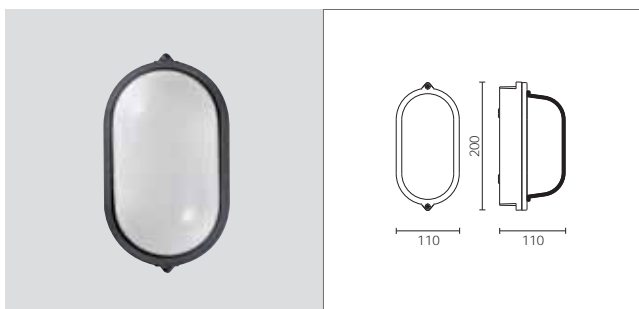

MARINA OVALE SENZA GRIGLIA | OVAL MARINA WITHOUT GUARD

Code + Colour

Code + Colour

COD.	LAMP		W
4560*	E 27 Dulux EI	L max 117mm	60 11
4566*		G24d-1	13

GR BI