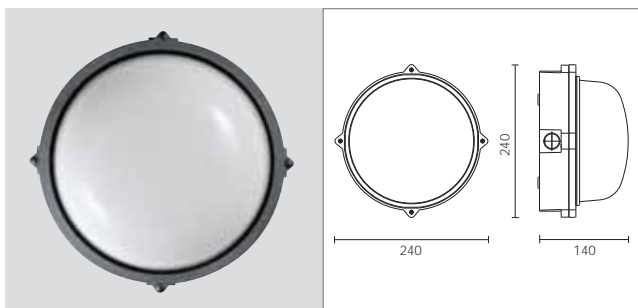

MARINA TONDA SENZA GRIGLIA | ROUND MARINA WITHOUT GUARD

COD.	LAMP		W	GR	BI
4780*		E 27 Dulux EI	L max 145mm 100 20		
4789*		G23	2x9		
4786*		G24d-3	26		
4782*		G24d-3	2x26		
4444*		Emergenza Emergency 2G7	2x9		

Antivandalo | Vandalproof

Code + Colour

COD.	LAMP		W	GR	BI
4792*		E 27 Dulux EI	L max 145mm 75 20		
4793*		G23	2x9		
4794*		G24d-3	26		
4496*		Emergenza Emergency 2G7	2x9		

Cod. 4444 - 4496 autonomia 1h/3h.

Code 4444 - 4496 1h/3h life .