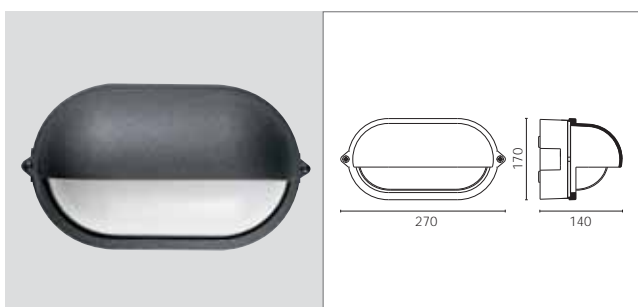

COD.	LAMP	W	GR	BI
2825*	E 27 Dulux EI	L max 173mm 100 23		
2849*	G23	2x9		
2846*	G24d-3	26		

Antivandalo | *Vandalproof*

Code + Colour

COD.	LAMP	W	GR	BI
2895*	E 27 Dulux EI	L max 173mm 75 23		
2898*	G23	2x9		
2896*	G24d-3	26