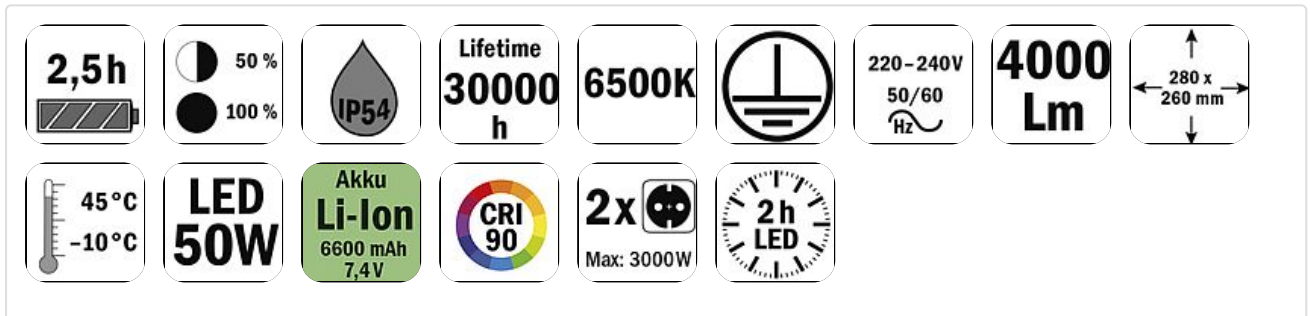

Art.No. 130360

Dome light "HUPLight50combi"

Art.No.	130360
EAN	4011923613846
Lamp power	50 W
Lamp type	LED not exchangeable
Material	Plastic
Degree of protection (IP)	IP54
With tripod holder	Yes
VPE	1

- Integrated Li-Ion 7.4V / 6.6 Ah battery
- **50 watt LED**
- Super tough and housing made of highly shock-resistant plastic material
- For use inside and out, splashproof according to IP54
- Extremely bright illumination, 6500K colour temperature
- 4000 Lm luminosity
- Colour rendering 90 CRI (Colour Rendering Index)
- Variable light output, 50% | 100%
- Operating time: - Approx. 2 hours with 100% light output - approx. 4 hours with 50% light output
- 2,5 hours charging time
- 2x AC power plugs: 220 – 240 V~AC | max: 3000 W
- Can be used to charge external devices
- Cable: 5 meters H07RN-F 3G1.5mm²
- Hook for securing and hanging
- Carrying handle
- Dimensions: Ø 280 x 260 mm