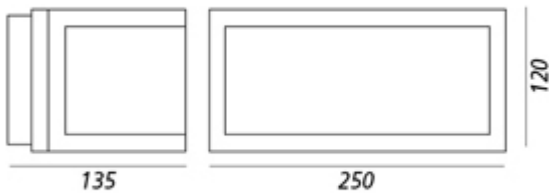

# WALLY OPEN

**Ω** HOME  
ILLUMINAZIONE

Wall fitting with built-in LED.  
Painted die-cast aluminium body.  
Opal PC diffuser.

Code	40205
Info	LED - FLUO - HALO
Finishing	Grigio - Grey
Watt	Max 52W
Volt	230V 50/60Hz
Base	E27
Isolation class	Cl.1
IP Protection	IP54
Dimensions	250x135xH120 mm
Weight	0,88 Kg
Pack	12