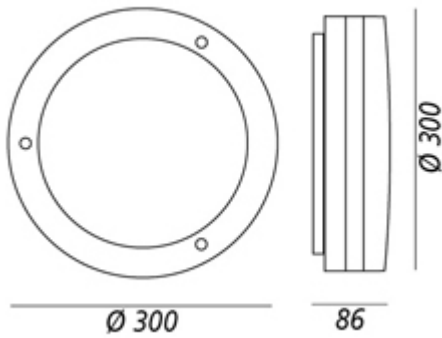

LADY_T

HOMEGA
ILLUMINAZIONE

Ceiling fitting.

Die-cast aluminium body.

Opale PC screen..

Code	40323
Info	LED - FLUO
Volt	230V 50/60Hz
Base	E27
Isolation class	Cl.1
IP Protection	IP54
Dimensions	ø300xH86 mm
Weight	1,20 Kg
Pack	6