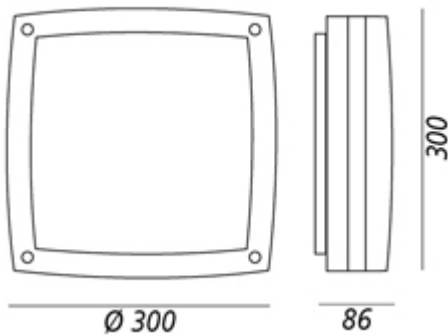

LADY_Q

HOMEGA
ILLUMINAZIONE

Ceiling fitting.
Die-cast aluminium body.
Opale PC screen..

Code	40324
Info	LED - FLUO
Volt	230V 50/60Hz
Base	E27
Isolation class	Cl.1
IP Protection	IP54
Dimensions	300x300xH86 mm
Weight	1,20 Kg
Pack	6