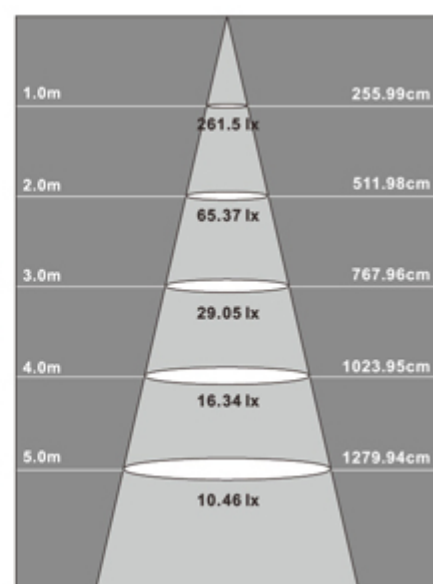

LEDSPOT_TRP1

HOMEGA
ILLUMINAZIONE

Recessed fitting with built-in LED.
TRP body.
Opal PC screen.
Driver included.

Code	40511
Finishing	bianco / white
Watt	10
Colour temperature	3000 °K
Volt	230V 50/60Hz
Lumen	825
IP Protection	IP40
Dimensions	ø 120xH60 mm
Hole size	ø 90 mm
Weight	0.14 Kg
Pack	20

10W

Via Guardia del Consiglio, 29 - 47899 Serravalle - Rep. San Marino
Tel. +378 0549 901188 - Fax +378 0549 900612
marinocristal@marinocristal.com - www.marinocristal.com