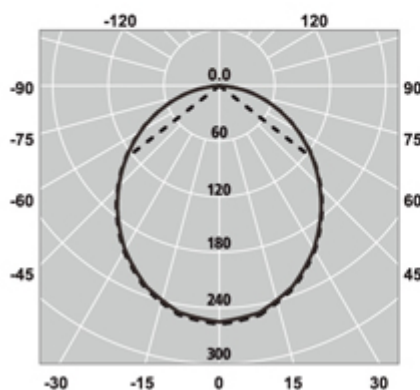

LEDSPOT_TRP1

HOMEGA
ILLUMINAZIONE

Recessed fitting with built-in LED.
TRP body.
Opal PC screen.
Driver included.

Code	40511
Finishing	bianco / white
Watt	10
Colour temperature	3000 °K
Volt	230V 50/60Hz
Lumen	825
IP Protection	IP40
Dimensions	ø 120xH60 mm
Hole size	ø 90 mm
Weight	0.14 Kg
Pack	20

10W

Via Guardia del Consiglio, 29 - 47899 Serravalle - Rep. San Marino
Tel. +378 0549 901188 - Fax +378 0549 900612
marinocristal@marinocristal.com - www.marinocristal.com