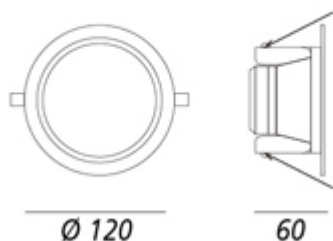

# LEDSPOT\_TRP1

**HOMEGA**  
ILLUMINAZIONE

Recessed fitting with built-in LED.  
TRP body.  
Opal PC screen.  
Driver included.

Code	40511
Finishing	bianco / white
Watt	10
Colour temperature	3000 °K
Volt	230V 50/60Hz
Lumen	825
IP Protection	IP40
Dimensions	ø 120xH60 mm
Hole size	ø 90 mm
Weight	0.14 Kg
Pack	20