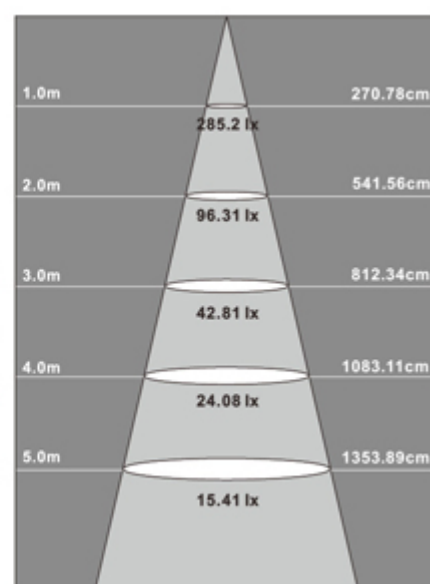

Via Guardia del Consiglio, 29 - 47899 Serravalle - Rep. San Marino
Tel. +378 0549 901188 - Fax +378 0549 900612
marinocristal@marinocristal.com - www.marinocristal.com