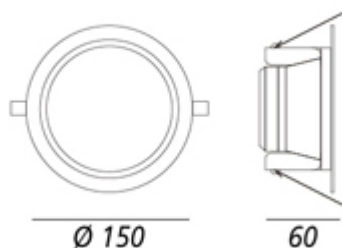

# LEDSPOT\_TRP1

**HOMEGA**  
ILLUMINAZIONE

Recessed fitting with built-in LED.  
TRP body.  
Opal PC screen.  
Driver included.

Code	40513
Finishing	bianco / white
Watt	15
Colour temperature	3000 °K
Volt	230V 50/60Hz
Lumen	1242
IP Protection	IP40
Dimensions	ø 150xH60 mm
Hole size	ø 120 mm
Weight	0.20 Kg
Pack	20