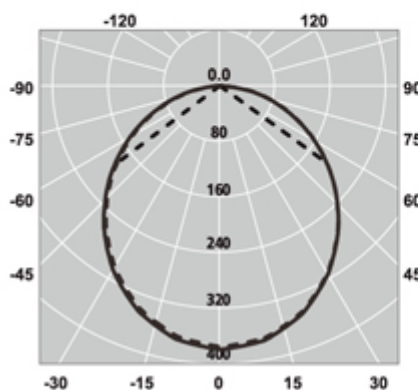

Via Guardia del Consiglio, 29 - 47899 Serravalle - Rep. San Marino
Tel. +378 0549 901188 - Fax +378 0549 900612
marinocristal@marinocristal.com - www.marinocristal.com