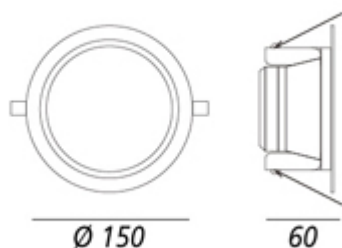

LEDSPOT_TRP1

HOMEGA
ILLUMINAZIONE

Recessed fitting with built-in LED.
TRP body.
Opal PC screen.
Driver included.

Code	40514
Finishing	bianco / white
Watt	15
Colour temperature	4000 °K
Volt	230V 50/60Hz
Lumen	1320
IP Protection	IP40
Dimensions	ø 150xH60 mm
Hole size	ø 120 mm
Weight	0.20 Kg
Pack	20