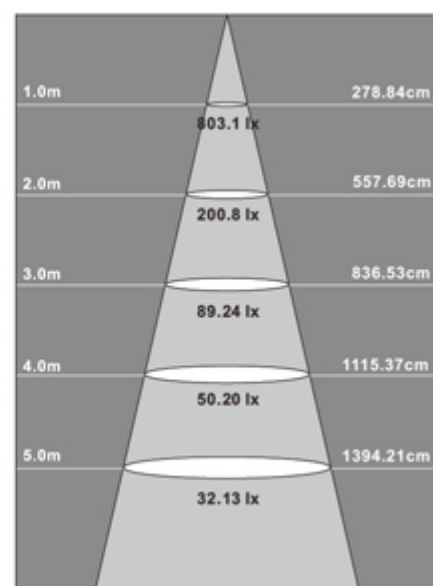

LEDSPOT_TRP1

HOMEGA
ILLUMINAZIONE

Recessed fitting with built-in LED.
TRP body.
Opal PC screen.
Driver included.

Code	40514
Finishing	bianco / white
Watt	15
Colour temperature	4000 °K
Volt	230V 50/60Hz
Lumen	1320
IP Protection	IP40
Dimensions	ø 150xH60 mm
Hole size	ø 120 mm
Weight	0.20 Kg
Pack	20

15W

Via Guardia del Consiglio, 29 - 47899 Serravalle - Rep. San Marino
Tel. +378 0549 901188 - Fax +378 0549 900612
marinocristal@marinocristal.com - www.marinocristal.com