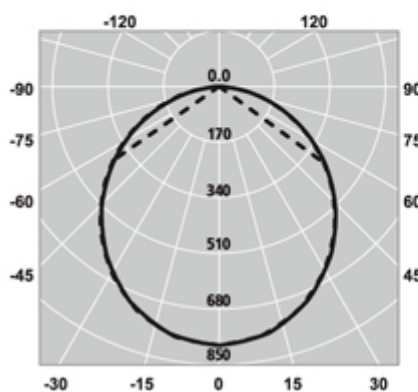

LEDSPOT_TRP1

HOMEGA
ILLUMINAZIONE

Recessed fitting with built-in LED.
TRP body.
Opal PC screen.
Driver included.

Code	40514
Finishing	bianco / white
Watt	15
Colour temperature	4000 °K
Volt	230V 50/60Hz
Lumen	1320
IP Protection	IP40
Dimensions	ø 150xH60 mm
Hole size	ø 120 mm
Weight	0.20 Kg
Pack	20

15W

Via Guardia del Consiglio, 29 - 47899 Serravalle - Rep. San Marino
Tel. +378 0549 901188 - Fax +378 0549 900612
marinocristal@marinocristal.com - www.marinocristal.com