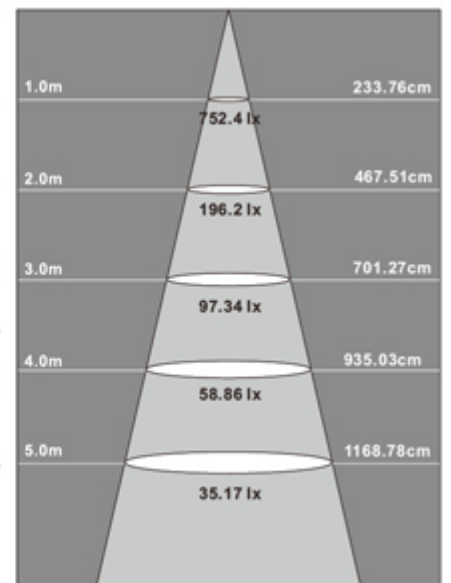

LEDSPOT_TRP1

HOMEGA
ILLUMINAZIONE

Recessed fitting with built-in LED.

TRP body.

Opal PC screen.

Driver included.

Code	40516
Finishing	bianco / white
Watt	25
Colour temperature	4000 °K
Volt	230V 50/60Hz
Lumen	2332
IP Protection	IP40
Dimensions	ø 200xH60 mm
Hole size	ø 170 mm
Weight	0.33 Kg
Pack	20

25W

Via Guardia del Consiglio, 29 - 47899 Serravalle - Rep. San Marino
Tel. +378 0549 901188 - Fax +378 0549 900612
marinocristal@marinocristal.com - www.marinocristal.com