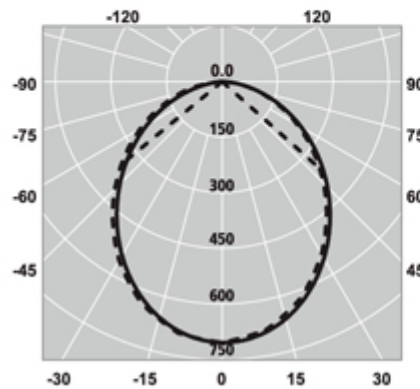

LEDSPOT_TRP1

HOMEGA
ILLUMINAZIONE

Recessed fitting with built-in LED.

TRP body.

Opal PC screen.

Driver included.

Code	40516
Finishing	bianco / white
Watt	25
Colour temperature	4000 °K
Volt	230V 50/60Hz
Lumen	2332
IP Protection	IP40
Dimensions	ø 200xH60 mm
Hole size	ø 170 mm
Weight	0.33 Kg
Pack	20

25W

Via Guardia del Consiglio, 29 - 47899 Serravalle - Rep. San Marino
Tel. +378 0549 901188 - Fax +378 0549 900612
marinocristal@marinocristal.com - www.marinocristal.com